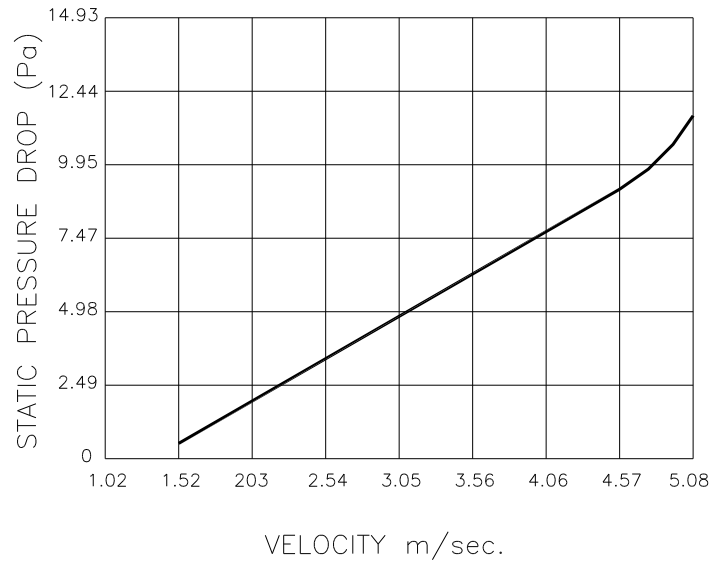

OUTSIDE OF SHIELD

4.76mm [3/16"] CELL HONEYCOMB WAVEGUIDE CORE MATERIAL OF CRIMPED STEEL RIBBON, SOLDER DIPPED AND WITH PAINTED BLACK FINISH

INSIDE OF SHIELD

STANDARD VENT SIZES		
VENT	DIM 'A'	DIM 'B'
SUPPLY/EXHAUST	275mm	275mm
	275mm	425mm
	425mm	425mm
	425mm	575mm
	575mm	575mm