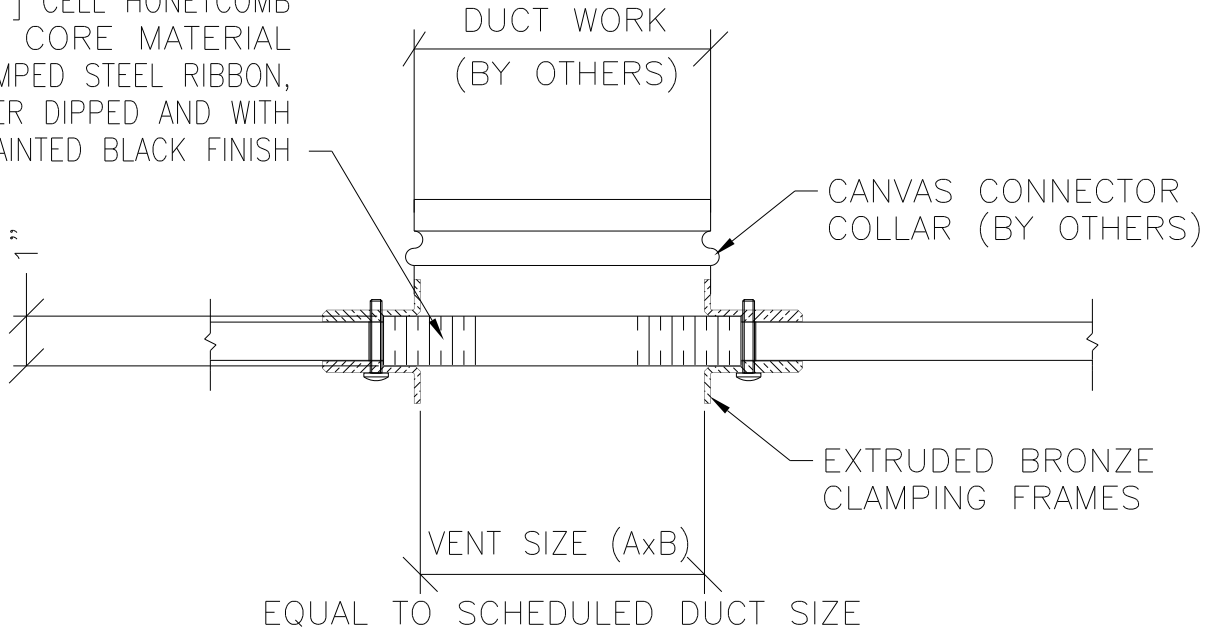

OUTSIDE OF SHIELD

4.76mm [3/16"] CELL HONEYCOMB WAVEGUIDE CORE MATERIAL OF CRIMPED STEEL RIBBON, SOLDER DIPPED AND WITH PAINTED BLACK FINISH

INSIDE OF SHIELD

STANDARD VENT SIZES		
VENT	DIM 'A'	DIM 'B'
SUPPLY/EXHAUST	275mm	275mm
	275mm	425mm
	425mm	425mm
	425mm	575mm
	575mm	575mm